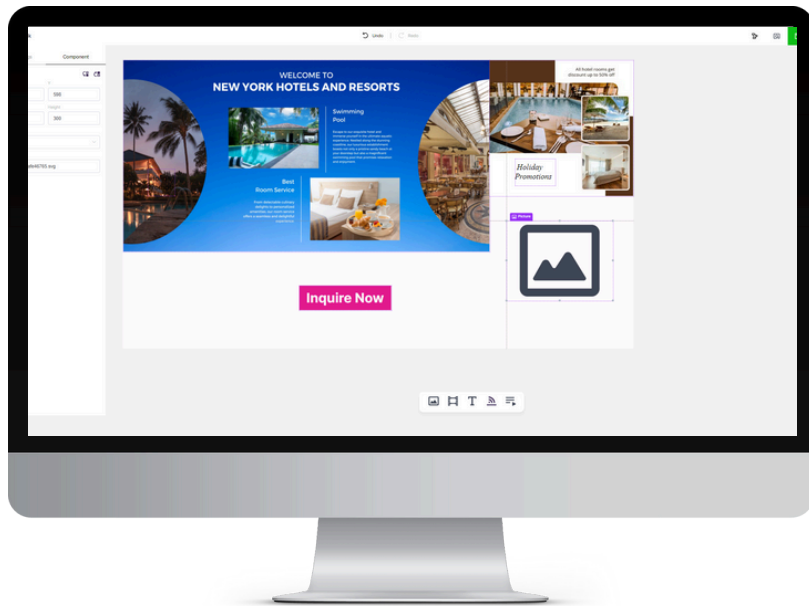

# Musea Digital Signage Software

MUSEA Digital Signage Studio is the most user-friendly cloud-based digital signage software. It enables businesses to effortlessly set up, manage and deploy signage content from anywhere in the world.

## Digital Signage Software Reigns Supreme Across Industries

### Features:

- Easy Content Creation
- Screen zones
- Screen Orientations
- Whiteboards
- Scheduling Content
- Free Templates
- Integration with Apps
- Connect to Star Control

## DIGITAL SIGNAGE SOFTWARE

Integrates the latest technologies to create engaging and responsive user experiences on Digital Signages.

Easy Content Creation

Create Interactive Touch Contents

Online Editor